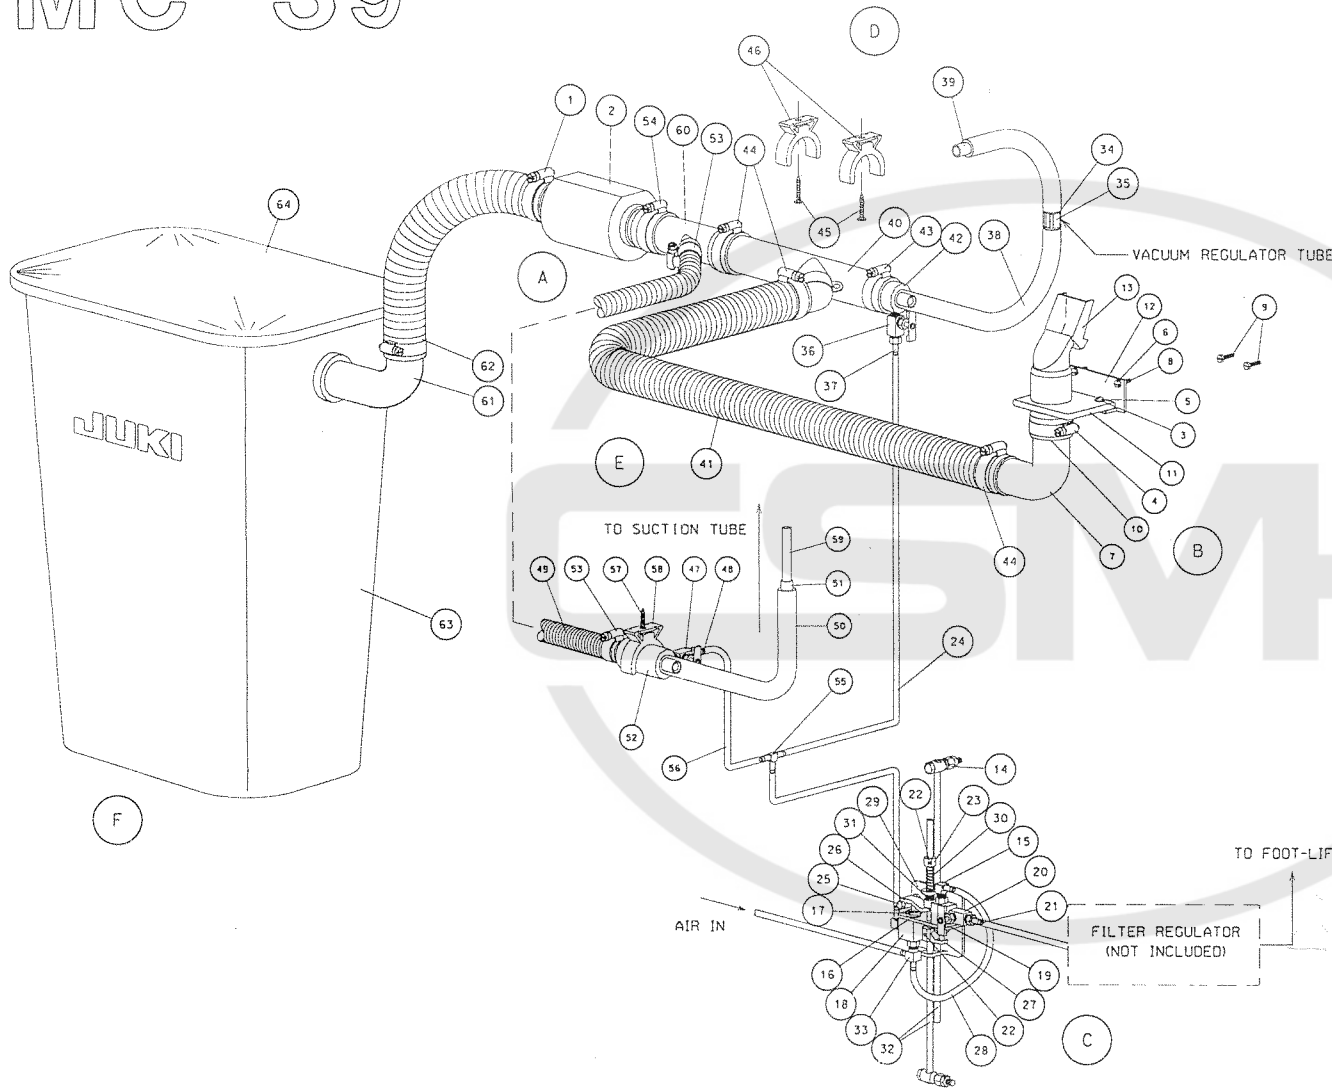

MC-39

F	1	TBV-145J	1.50" WASTE CANISTER ASSY 10-1/4 GAL	GMC080380A0
E	1	25072	CYLINDER SUCTION ASSEMBLY	GMC380060A0
D	1	TBV-400B	1.50" DCWR ASSEMBLY 1/4"OD (NO PLATE)	GMC080140A0
C	1	TBV-114LT	TREADLE SWITCH (3-POSITION) 6MM	GMC090010A0A
B	1	TBV-000-336A	1.50" WASTE FUNNEL ASSEMBLY	GMC380010A0
A	1	MSB150	1.50" SB MUFFLER ASSEMBLY	GMC080530A0
ITEM	QTY	TEMPLEX PART#	TEMPLEX DESCRIPTION	JUKI PART NO.

54	1	04018	KNIT FABRIC CANISTER COVER	GMC080310A0
63	1	25360	1.50" WASTE CANISTER 10-1/4 GALLON	GMC080380A0
62	1	00249-11	HOSE CLAMP	GMC080240B0
61	1	00243-10	INLET PORT ELBOW 1.50" OD 4" X 3"	GMC080760B0
ITEM	QTY	TEMPLEX PART#	TEMPLEX DESCRIPTION	JUKI PART NO.

46	2	02623	1.50" ID TUBE CLIP (PLASTIC)	GMC080180B0
45	2	01953	TRUSS PHILLIPS TAP SCREW #8 X 1" LG	GMC380013B0
44	3	00249-11	HOSE CLAMP	GMC080240B0
43	1	00249-10	HOSE CLAMP	GMC080250B0
42	1	00202	5/16" ID CHAIN REMOVER BODY	GMC080150B0
41	1	00114	FH150 X 60" LG	GMC080190B0
40	1	00112	1.50" OD WASTE JUNCTION TUBE X 10" LG	GMC380040B0
39	1	00111	VT-12 X 1-1/4" LG	GMC080230B0
38	1	00109	VT-20 X 3/8" LG	GMC080280B0
37	1	00105	BRASS TUBE CONN BRGD 1/8" NPT X 1/4" OD	GMC080170B0
36	1	00104	BRASS NEEDLE VALVE 1/8" FPT-NPT	GMC080160B0
35	1	00008-B	VACUUM REGULATOR TUBE COVER	GMC080220B0
34	1	00008-A	VACUUM REGULATOR TUBE	GMC080210B0
ITEM	QTY	TEMPLEX PART#	TEMPLEX DESCRIPTION	JUKI PART NO.

DATE: 01/05/96 REVISION: 06-01-99

CHAIN AND WASTE REMOVAL ASSEMBLY 1.50"

MC-39

DRAWING NUMBER
25496