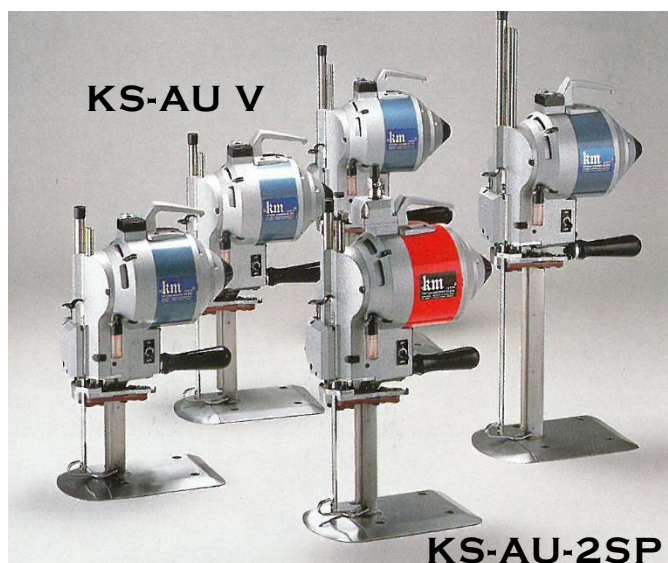

STRAIGHT KNIFE TYPE

Most Popular Cutting Machine 最流行的裁剪机

KS-AU V

Size : 6, 7, 8, 10, 13 (inch)

Power Supply : 1P 100V-240V / 3P 380V

Dual Speed Type

KS-AU-2SP

Size : 6, 7, 8, 10 (inch)

Power Supply 1P 100V-240V

Light Weight & Easy Operation 重量更轻、易於操作
Suitable for Thin Fabrics & Complex Curves
KS-EU
 Size : 5, 6 (inch)
 Power Supply : 1P 100V-240V / 3P 380V

ROUND KNIFE TYPE

Straight Cutting for Hard & Thick Materials

高效率、長時間運作適用於裁厚梗料

KR-A

Size : 5, 6 (inch)

Power Supply : 1P 100V-240V

8-Sided Knife 八角小型圓刀剪

RS-100N

Size : 4 (inch) Knife: 8-sided (Option : Round Knife)

Power Supply 1P 100V-240V